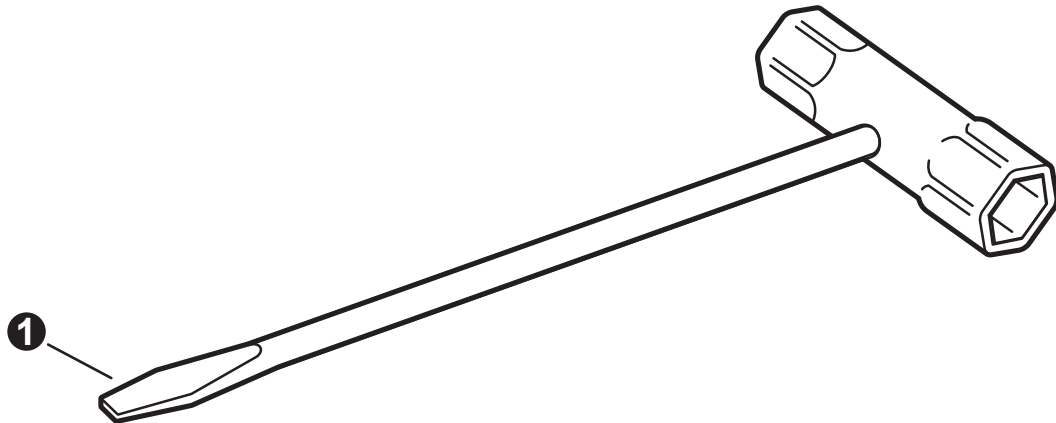

NO.	PART NUMBER	QTY.	DESCRIPTION	NOM DE LA PIÈCE
1	X602000080	1	TOOL,WRENCH	CLÉ EN T 13×19 L= 180