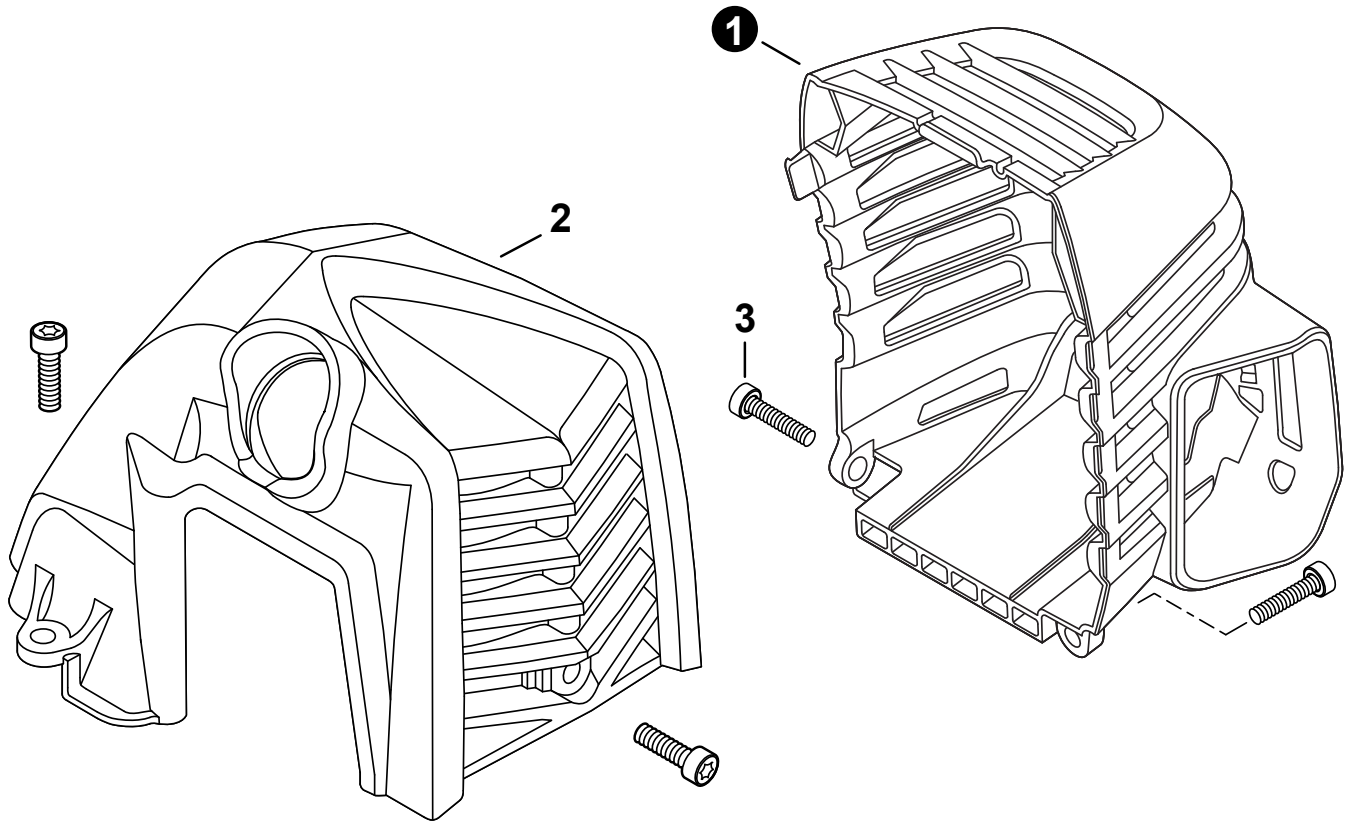

NO.	PART NUMBER	QTY.	DESCRIPTION	NOM DE LA PIÈCE
1	A320001201	1	COVER, MUFFLER	COUVERCLE DU SILENCIEUX
2	A160003281	1	COVER, ENGINE	COUVERCLE DE MOTEUR
3	V835000010	4	BOLT, TORX 5x12	BOULON TORX 5x12