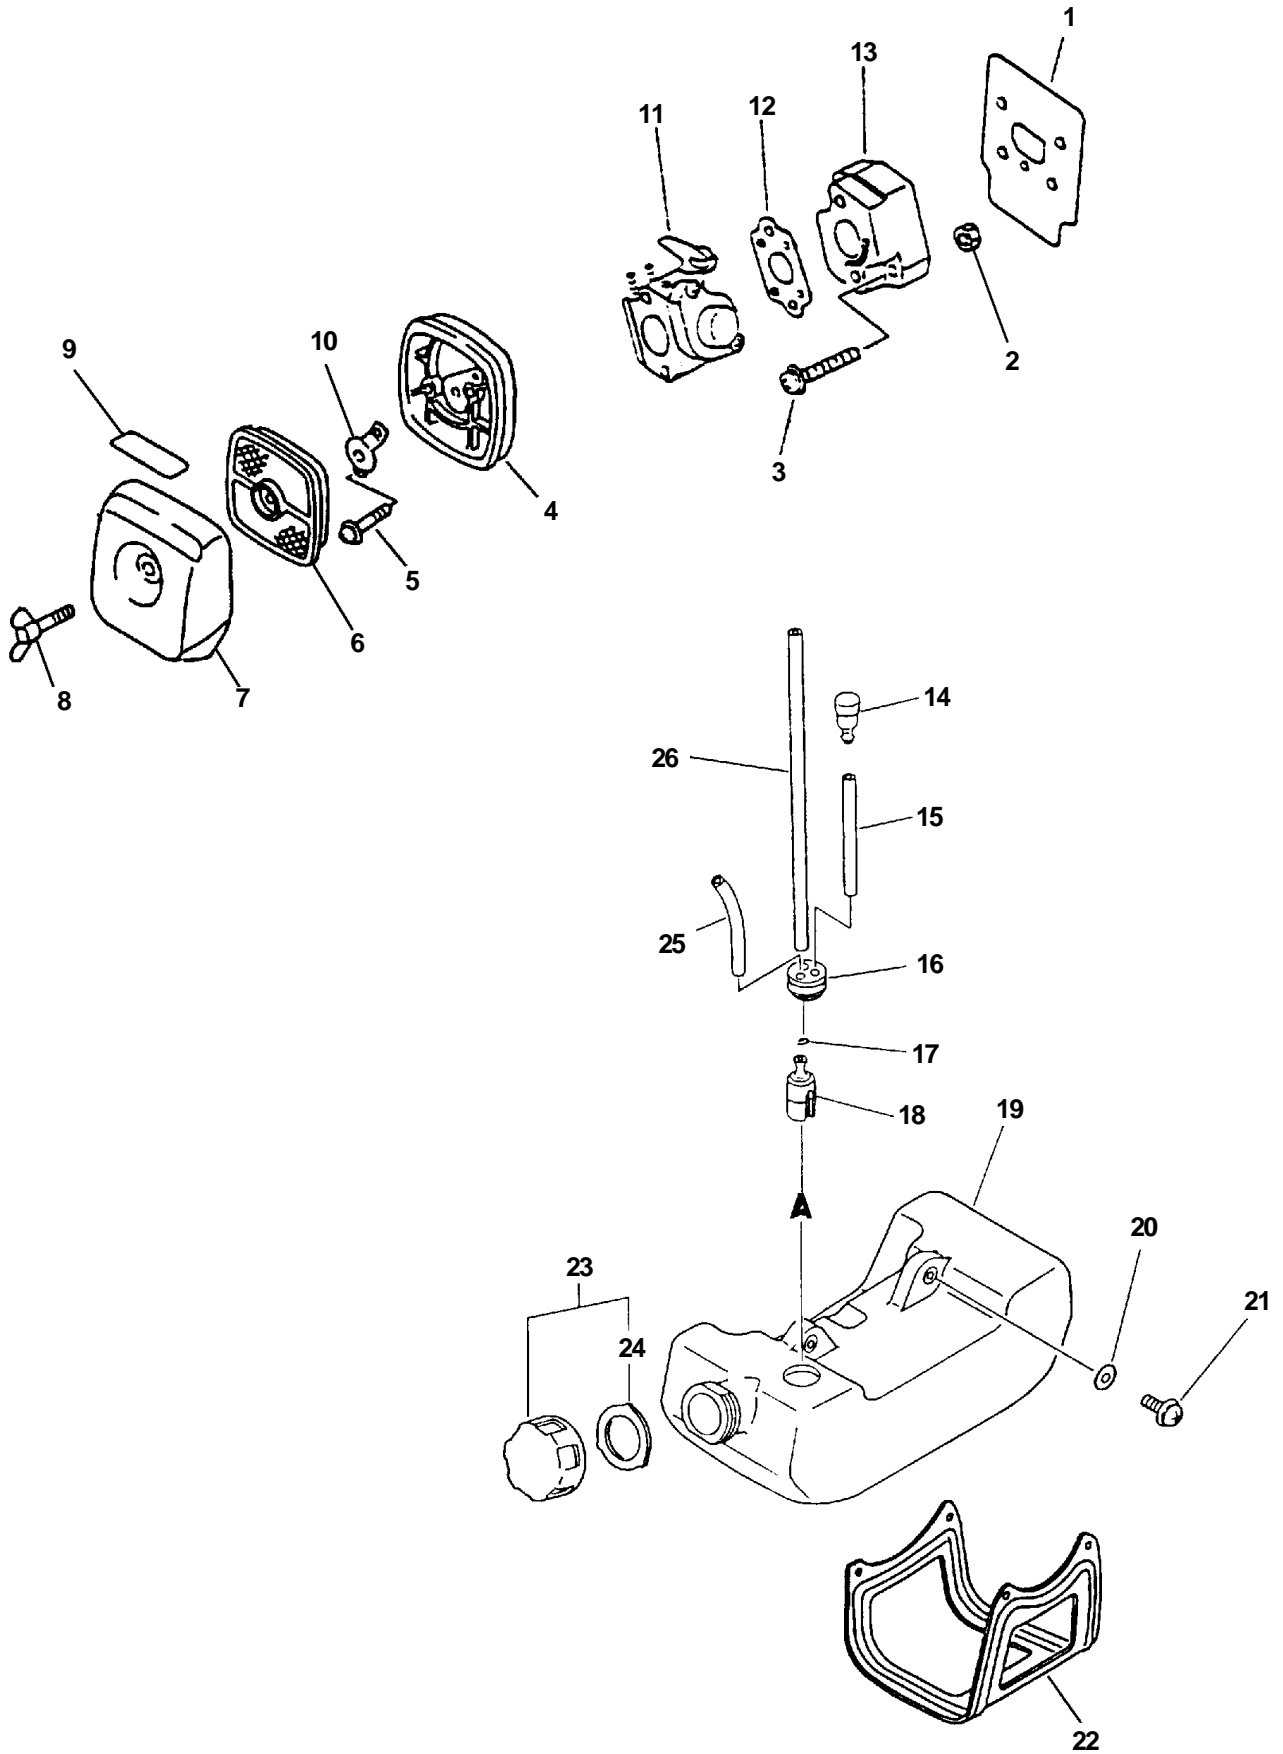

KEY	PARTNUMBER	QTY	DESCRIPTION	REMARKS
1	90016204022	2	BOLT 4X22	
2	16201052830	1	LEAD	
3	15901201620	1	CAP, SPARK PLUG	
4	15901103432	1	COIL, SPARK PLUG CAP	
5	15901010630	1	PLUG, SPARK BPM-7A	
5	15901010230	1	PLUG, SPARK BPMR-7A	CANADIAN MODELS ONLY
6	15011244330	1	GROMMET, H.T. CORD	
7	15662652730	1	C.D. IGNITION MODULE	
8	17720244330	1	PAWL ASY, STARTER	INCLUDES ITEMS 9 & 10
9	17723442030	1	SPRING, RETURN	
10	17721844330	1	PAWL, STARTER	
11	17720042033	1	STARTER ASY	INCLUDES ITEMS 12 - 18
12	17723644330	1	SCREW	
13	17721544330	1	DRUM, STARTER	
14	17722042030	1	SPRING, REWIND	
15	17723242030	1	CASE, STARTER	
16	-----	1	ROPE, STARTER	USE BULK ROPE 999444 00040 DIA. 3.0 MM (.12") X 1000 MM (39.4")
17	17722742030	1	GUIDE, ROPE	
18	17722806530	1	GRIP, STARTER	
19	90016204016	4	BOLT 4X16	
20	89011849130	1	LABEL, BRAND	
21	15680109660	1	FLYWHEEL	
22	17500056830	1	CLUTCH ASY	
23	17500542030	1	DRUM, CLUTCH	
24	90070200032	1	CIRCLIP 32	
25	90081406201	1	BEARING, BALL 6201	
26	90070100012	1	CIRCLIP 12	
27	17505304920	1	STOPPER	
28	14580054130	1	MUFFLER ASY	INCLUDES ITEMS 29 - 35
29	14551042031	2	GASKET, MUFFLER	USE GASKET KIT 88900044632
30	14587144331	1	COVER, MUFFLER	USE GASKET KIT 88900044632
31	14586240630	1	SCREEN, MUFFLER	
32	14586642031	1	GASKET, MUFFLER LID	USE GASKET KIT 88900044632
33	14587642030	1	HOLDER, SCREEN	
34	14586354130	1	FIXTURE, SCREEN	
35	90023804010	3	SCREW 4X10	
36	90010505055	2	BOLT, H.S. 5X55	
37	90060000005	2	WASHER 5	