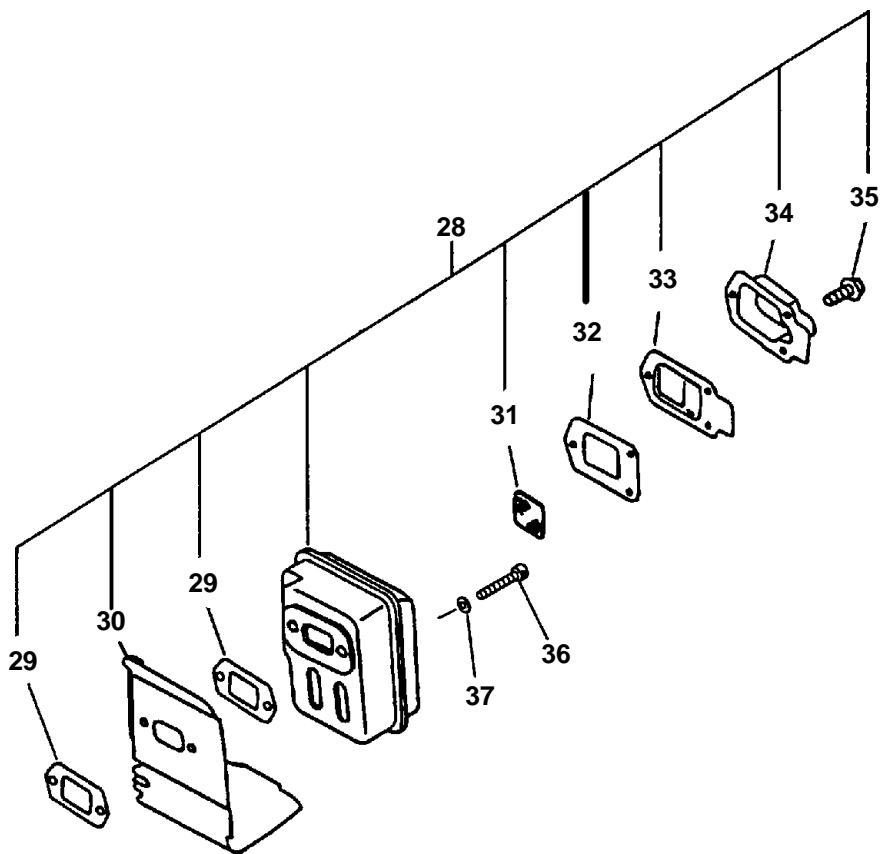

KEY	PARTNUMBER	QTY	DESCRIPTION	REMARKS
1	90016204022	2	BOLT 4X22	
2	16201052830	1	LEAD	
3	15901201620	1	CAP, SPARK PLUG	
4	15901103432	1	COIL, SPARK PLUG CAP	
5	15901010630	1	PLUG, SPARK BPM-7A	
5	15901010230	1	PLUG, SPARK BPMR-7A	CANADIAN MODELS ONLY
6	15011244330	1	GROMMET, H.T. CORD	
7	15662652730	1	C.D. IGNITION MODULE	
8	17720244330	1	PAWL ASY, STARTER	INCLUDES ITEMS 9 & 10
9	17723442030	1	SPRING, RETURN	
10	17721844330	1	PAWL, STARTER	
11	17720042033	1	STARTER ASY	INCLUDES ITEMS 12 - 18
12	17723644330	1	SCREW	
13	17721544330	1	DRUM, STARTER	
14	17722042030	1	SPRING, REWIND	
15	17723242030	1	CASE, STARTER	
16	-----	1	ROPE, STARTER	USE BULK ROPE 999444 00040 DIA. 3.0 MM (.12") X 1000 MM (39.4")
17	17722742030	1	GUIDE, ROPE	
18	17722806530	1	GRIP, STARTER	
19	90016204016	4	BOLT 4X16	
20	89011849130	1	LABEL, BRAND	
21	15680109660	1	FLYWHEEL	
22	17500056830	1	CLUTCH ASY	
23	17500542030	1	DRUM, CLUTCH	
24	90070200032	1	CIRCLIP 32	
25	90081406201	1	BEARING, BALL 6201	
26	90070100012	1	CIRCLIP 12	
27	17505304920	1	STOPPER	
28	14580054130	1	MUFFLER ASY	INCLUDES ITEMS 29 - 35
29	14551042031	2	GASKET, MUFFLER	USE GASKET KIT 88900044632
30	14587144331	1	COVER, MUFFLER	USE GASKET KIT 88900044632
31	14586240630	1	SCREEN, MUFFLER	
32	14586642031	1	GASKET, MUFFLER LID	USE GASKET KIT 88900044632
33	14587642030	1	HOLDER, SCREEN	
34	14586354130	1	FIXTURE, SCREEN	
35	90023804010	3	SCREW 4X10	
36	90010505055	2	BOLT, H.S. 5X55	
37	90060000005	2	WASHER 5	