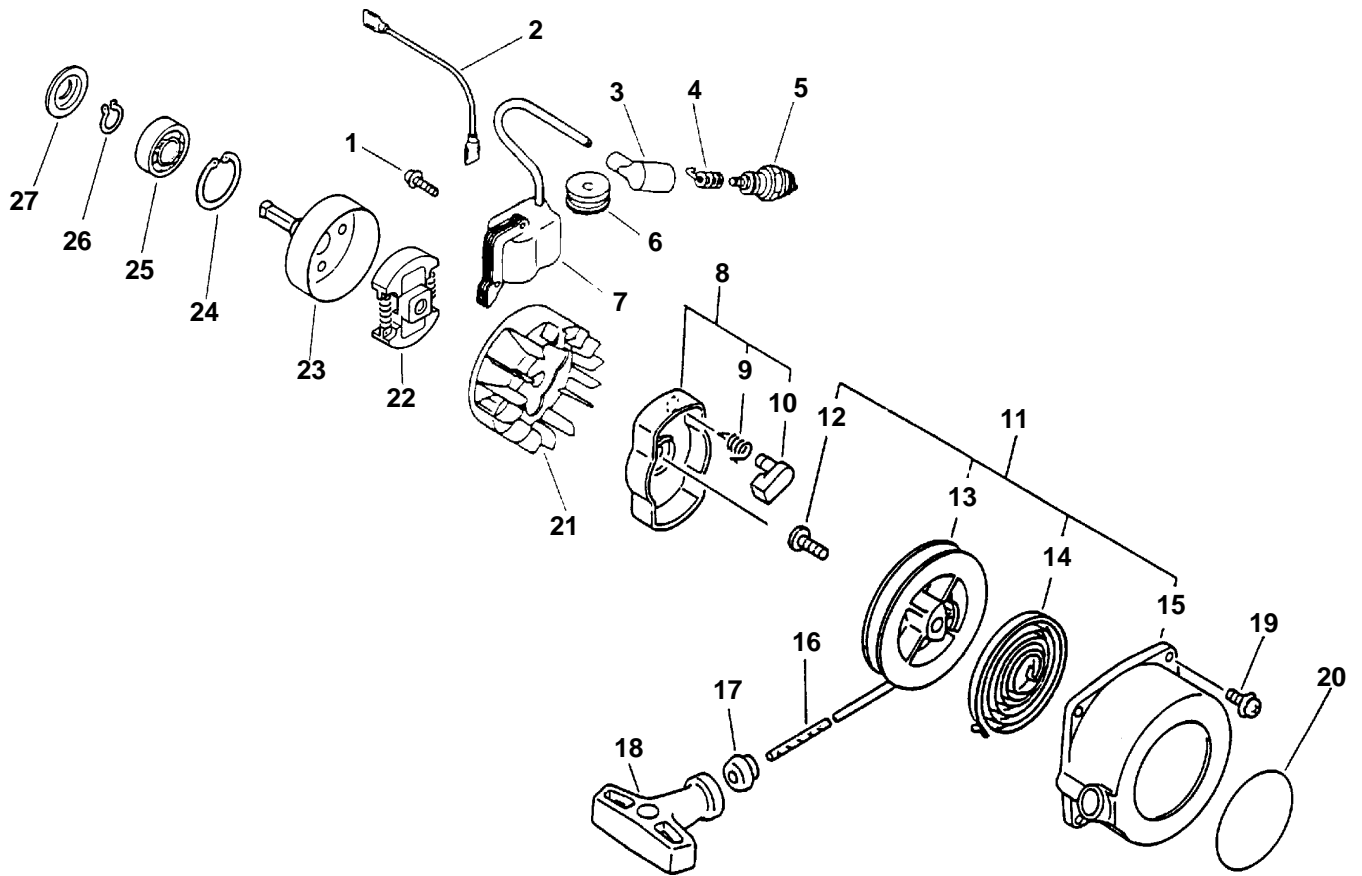

**POWER PRUNER  
PARTS CATALOG  
MODEL PPF-2100 TYPE 1E  
SERIAL NUMBER 509500 & UP**

**ECHO, INCORPORATED  
400 OAKWOOD ROAD  
LAKE ZURICH, IL 60047**

**99922203163  
07/99**

KEY	PARTNUMBER	QTY	DESCRIPTION	REMARKS
1	10101146831	1	CYLINDER	
2	90016205022	2	BOLT, H.S. 5X22	
3	10101044332	1	GASKET, CYLINDER BASE	INCLUDED IN KIT 88900044632
4	10000048730	1	PISTON KIT	INCLUDES ITEMS 5 - 8
5	10001105330	2	RING, PISTON	
6	10001311520	1	PIN, PISTON	
7	10001504630	2	CIRCLIP, PISTON PIN	
8	10001411520	2	SPACER, PISTON PIN	
9	-----	1	CRANKSHAFT ASY	INCLUDES ITEM 10 (USE SB1026)
10	10001251230	1	BEARING, NEEDLE	
11	10158746730	1	GUARD, ENGINE	
12	-----	1	CRANKCASE ASY	INCLUDES ITEMS 13 - 17 (USE SB1026)
13	10021242030	2	OILSEAL	
14	10021503930	2	PIN, DOWEL	
15	90081036201	2	BEARING, BALL 6201	
16	-----	1	GASKET, CRANKCASE	INCLUDED IN KIT 88900044632
17	90016205028	3	BOLT 5X28	
18	10151144630	1	COVER, FAN BLACK	
19	90016204016	4	BOLT 4X16	
20	90015105025	1	BOLT 5X25	
21	90060500005	1	WASHER, SPRING 5	
22	90060000005	1	WASHER 5	
23	90023804012	2	SCREW 4X12	
24	89011524660	1	LABEL, MODEL	
25	10151444530	1	COVER, CYLINDER	
26	15991244530	1	GUARD, TOP	
27	90025305016	1	SCREW 5X16	
28	89016022660	1	LABEL, CAUTION I.S.O.	
	SB1026	1	SHORT BLOCK (EMISSION)	INCLUDES FACTORY ASSEMBLED CYLINDER, CRANKCASE, PISTON, CRANKSHAFT, BEARINGS & SEALS
	88900044632	1	GASKET KIT	INCLUDES THE FOLLOWING ITEMS
	10101044332	1	GASKET, CYLINDER BASE	
	-----	1	GASKET, CRANKCASE	
	13001042032	1	GASKET, INTAKE	
	13001642031	1	GASKET, INTAKE	
	14551042031	2	GASKET, MUFFLER	
	14586642031	1	GASKET, MUFFLER LID	
	14563142030	1	COVER, MUFFLER	