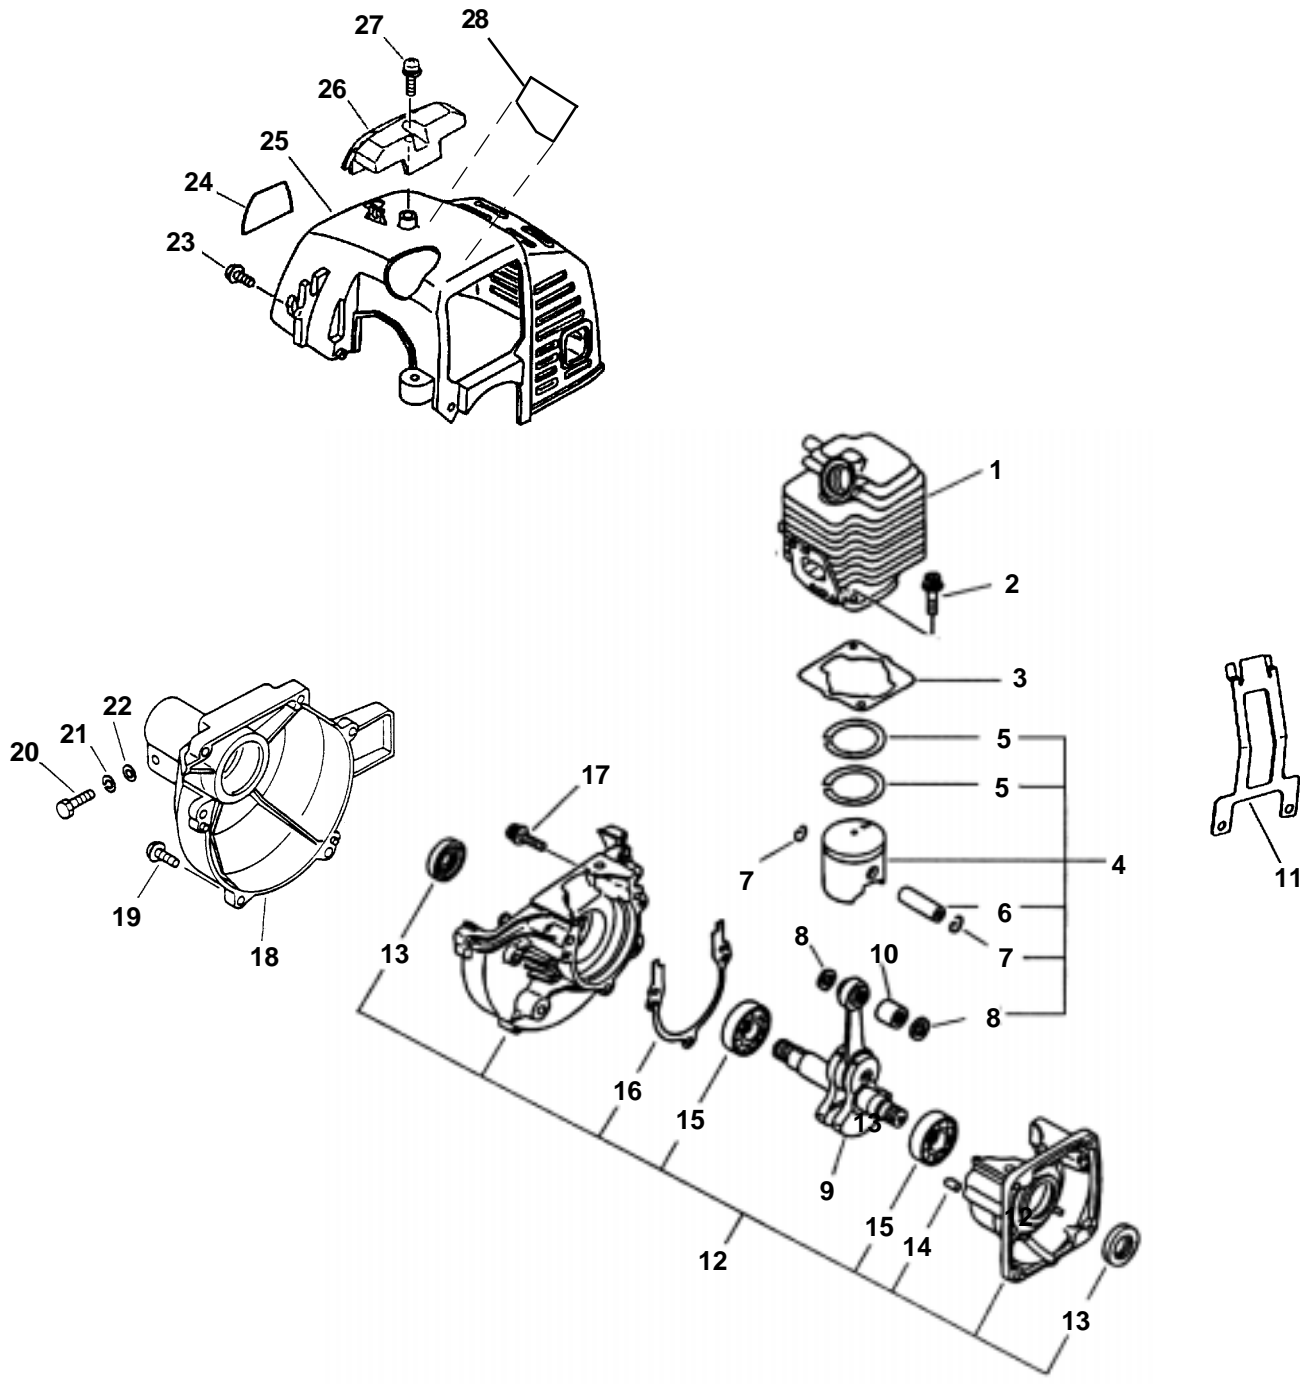

**POWER PRUNER  
PARTS CATALOG  
MODEL PPF-2100 TYPE 1E  
SERIAL NUMBER 509500 & UP**

**ECHO, INCORPORATED  
400 OAKWOOD ROAD  
LAKE ZURICH, IL 60047**

**99922203163  
07/99**

KEY	PARTNUMBER	QTY	DESCRIPTION	REMARKS
1	10101146831	1	CYLINDER	
2	90016205022	2	BOLT, H.S. 5X22	
3	10101044332	1	GASKET, CYLINDER BASE	INCLUDED IN KIT 88900044632
4	10000048730	1	PISTON KIT	INCLUDES ITEMS 5 - 8
5	10001105330	2	RING, PISTON	
6	10001311520	1	PIN, PISTON	
7	10001504630	2	CIRCLIP, PISTON PIN	
8	10001411520	2	SPACER, PISTON PIN	
9	-----	1	CRANKSHAFT ASY	INCLUDES ITEM 10 (USE SB1026)
10	10001251230	1	BEARING, NEEDLE	
11	10158746730	1	GUARD, ENGINE	
12	-----	1	CRANKCASE ASY	INCLUDES ITEMS 13 - 17 (USE SB1026)
13	10021242030	2	OILSEAL	
14	10021503930	2	PIN, DOWEL	
15	90081036201	2	BEARING, BALL 6201	
16	-----	1	GASKET, CRANKCASE	INCLUDED IN KIT 88900044632
17	90016205028	3	BOLT 5X28	
18	10151144630	1	COVER, FAN BLACK	
19	90016204016	4	BOLT 4X16	
20	90015105025	1	BOLT 5X25	
21	90060500005	1	WASHER, SPRING 5	
22	90060000005	1	WASHER 5	
23	90023804012	2	SCREW 4X12	
24	89011524660	1	LABEL, MODEL	
25	10151444530	1	COVER, CYLINDER	
26	15991244530	1	GUARD, TOP	
27	90025305016	1	SCREW 5X16	
28	89016022660	1	LABEL, CAUTION I.S.O.	
	SB1026	1	SHORT BLOCK (EMISSION)	INCLUDES FACTORY ASSEMBLED CYLINDER, CRANKCASE, PISTON, CRANKSHAFT, BEARINGS & SEALS
	88900044632	1	GASKET KIT	INCLUDES THE FOLLOWING ITEMS
	10101044332	1	GASKET, CYLINDER BASE	
	-----	1	GASKET, CRANKCASE	
	13001042032	1	GASKET, INTAKE	
	13001642031	1	GASKET, INTAKE	
	14551042031	2	GASKET, MUFFLER	
	14586642031	1	GASKET, MUFFLER LID	
	14563142030	1	COVER, MUFFLER	