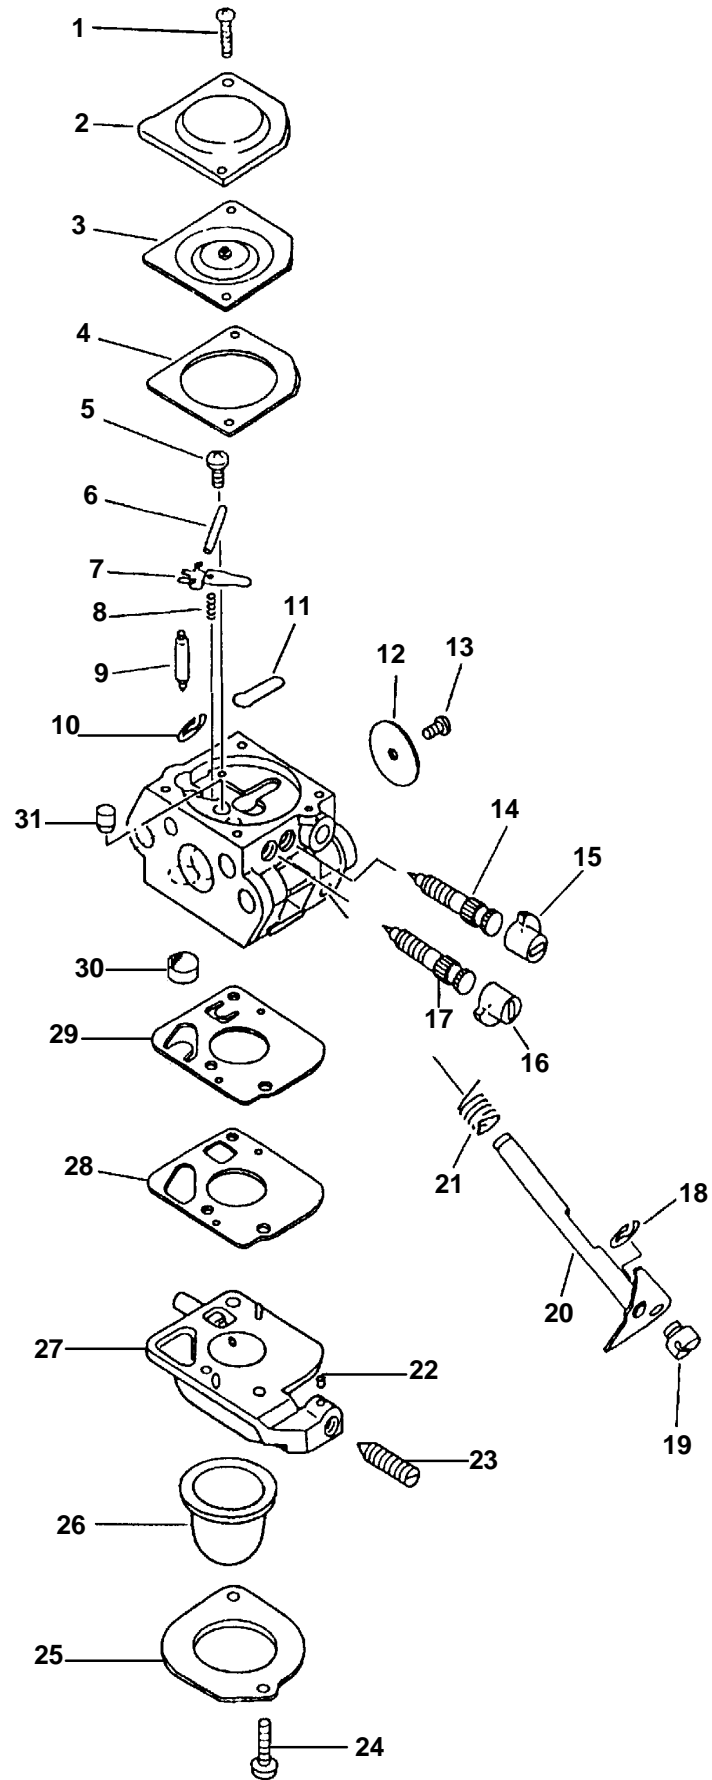

CARBURETOR

PPF-2100 1E

KEY	PARTNUMBER	QTY	DESCRIPTION	REMARKS
	12520013311	1	CARBURETOR C1U-K52	TYPE 1E INCLUDES:
1	12534452130	2	SCREW	
2	12534213210	1	COVER, METERING CHAMBER	
3	A B	1	DIAPHRAGM, METERING	
4	A B	1	GASKET, METERING DIAPHRAGM	
5	12533942030	1	SCREW, METERING PIN	
6	A	1	PIN, METERING LEVER	
7	A	1	LEVER, METERING	
8	A	1	SPRING, METERING LEVER	
9	A	1	VALVE, NEEDLE	
10	12532715130	1	CLIP, THROTTLE SHAFT	
11	A	1	PLUG, WELCH	
12	12531649030	1	VALVE, THROTTLE	
13	12531413930	1	SCREW, THROTTLE VALVE	
14	12531813310	1	NEEDLE, LOW SPEED	
15	12532909860	1	CAP, LIMITER L.S.	
16	12532939030	1	CAP, LIMITER H.S.	
17	12532013310	1	NEEDLE, HIGH SPEED	
18	12532713930	1	CLIP, SWIVEL	
19	12537242030	1	SWIVEL	
20	12531713310	1	SHAFT, THROTTLE	
21	12531342030	1	SPRING, THROTTLE RETURN	
22	12537813930	1	PIECE, FRICTION	
23	12533413930	1	SCREW, IDLE ADJUST	
24	12531011610	2	SCREW	
25	12536311610	1	RING	
26	12538108660	1	PUMP, PURGE	
27	12538313310	1	BASE, PURGE	
28	A B	1	GASKET, FUEL PUMP	
29	A B	1	DIAPHRAGM, FUEL PUMP	
30	A	1	STRAINER	
31	12537649030	1	NOZZLE, CHECK VALVE	
A	12530013310	1	REPAIR KIT	
B	12530313310	1	GASKET/DIAPHRAGM KIT