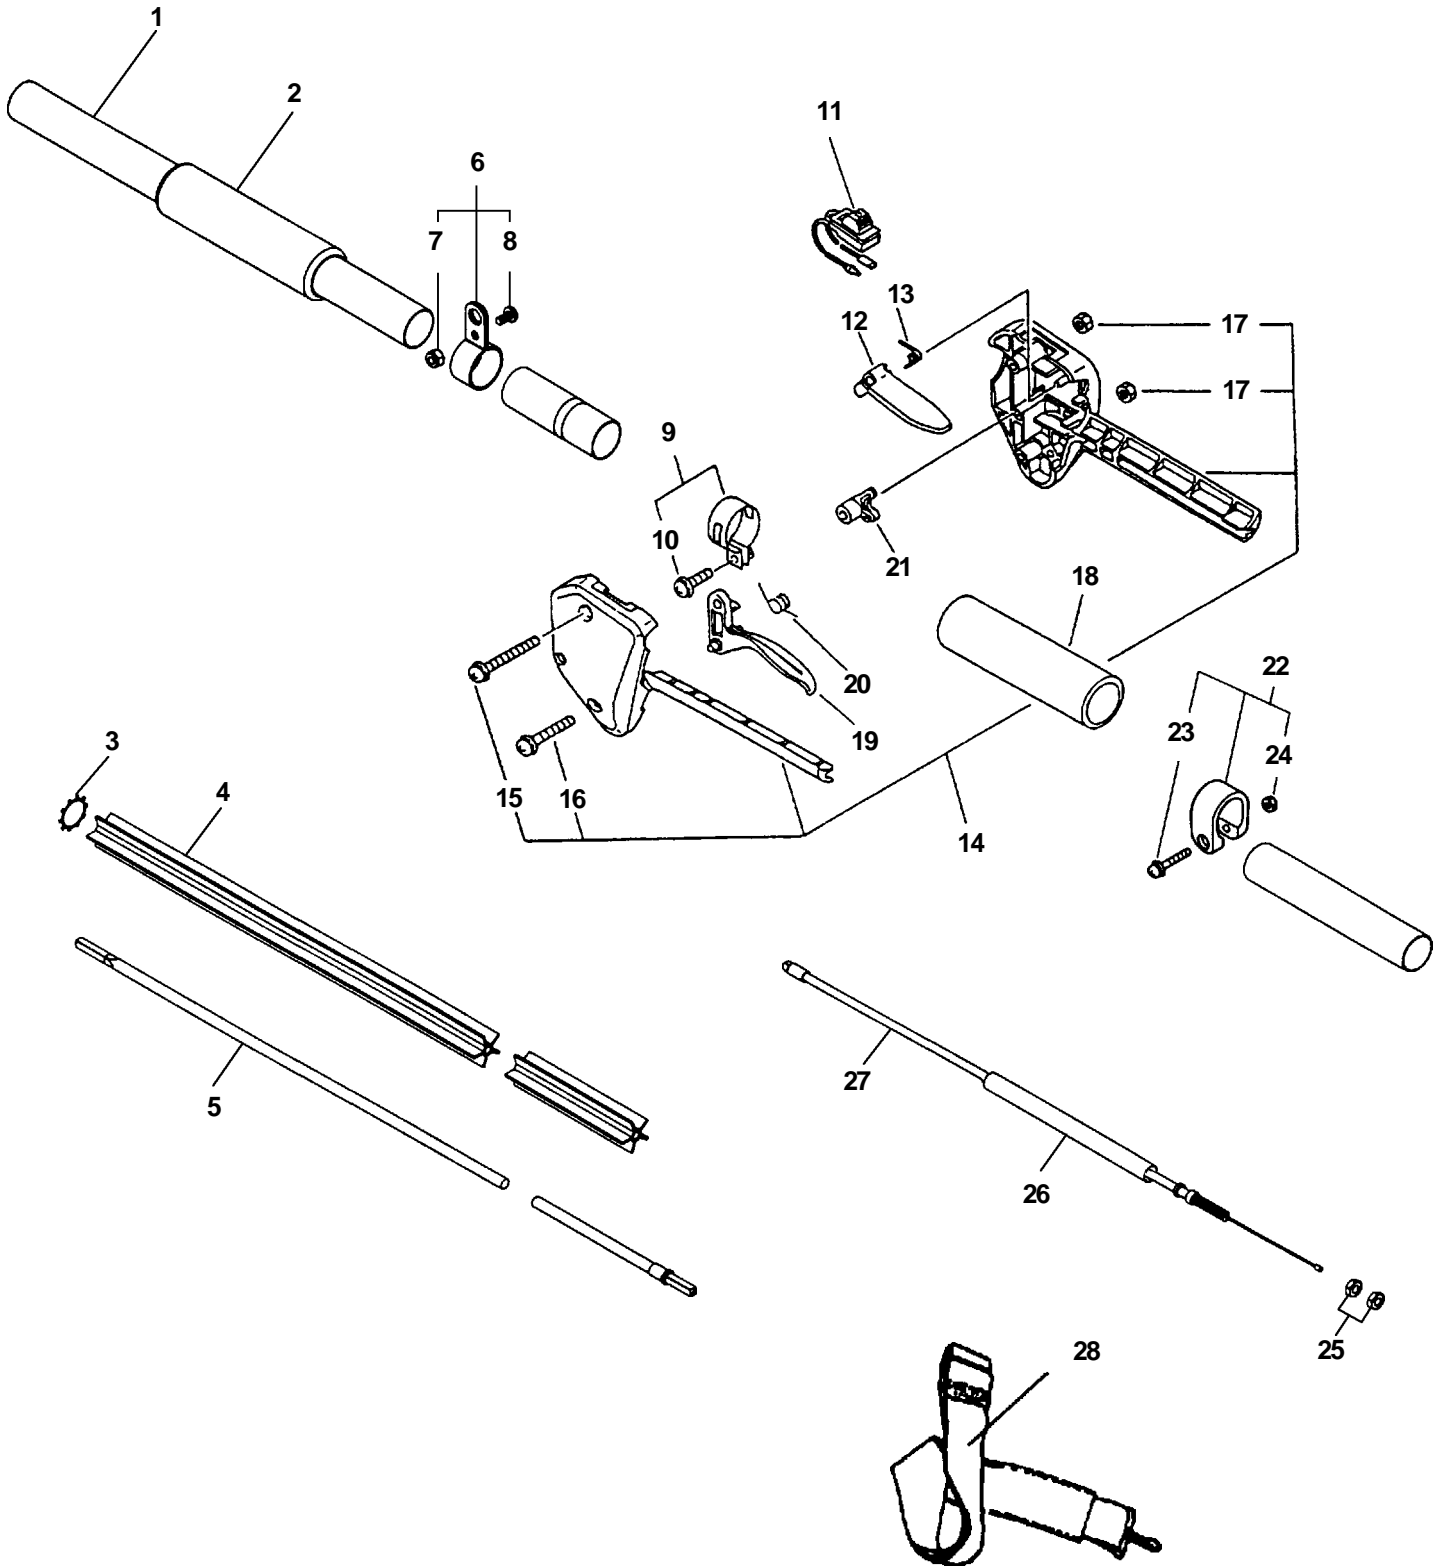

KEY	PARTNUMBER	QTY	DESCRIPTION	REMARKS
1	61060924660	1	TUBE ASY, SHAFT (PPF-2100)	INCLUDES ITEMS 2 - 4
1	61020624660	1	TUBE ASY, SHAFT (PPF-2110)	INCLUDES ITEMS 2 - 4
2	35131122060	1	GRIP, FRONT (LEFT HAND)	
3	90003800100	1	RING, EXTERNAL TOOTH	
4	61021722060	1	STARLINER	
5	61001322060	1	FLEX SHAFT, POWER TRANS.	
6	30060522060	1	HOOK, STRAP	INCLUDES ITEMS 7 & 8
7	90003150100	1	NUT, LOCKING	
8	90005300200	1	SCREW, TORX PH.M.S.	
9	30120029430	1	BAND	INCLUDES ITEM 10
10	90024205014	1	SCREW 5X14	
11	16340155630	1	SWITCH, STOP	
12	17809052630	1	LOCKOUT, THROTTLE TRIGGER	
13	17801352630	1	SPRING, THRO. LOCKOUT TRIG.	
14	17800352130	1	BRACKET SET, THROTTLE	INCLUDES ITEMS 15 - 17
15	90024205035	1	SCREW 5X35	
16	90024205025	1	SCREW 5X25	
17	90050000005	2	NUT 5	
18	35121352130	1	GRIP, REAR HANDLE	
19	17801052130	1	TRIGGER, THROTTLE	
20	17804342230	1	SPRING, THRO. TRIGGER RET.	
21	17801252730	1	LOCKOUT, THROTTLE TRIGGER	
22	61027252130	1	BAND	INCLUDES ITEMS 23 & 24
23	90024205028	1	SCREW	
24	90050000005	1	NUT	
25	90050200006	2	NUT, HEX 6	
26	17812750330	1	TUBE	
27	17800156730	1	LINKAGE, THROTTLE	
28	30100022060	1	HARNESS, SHOULDER