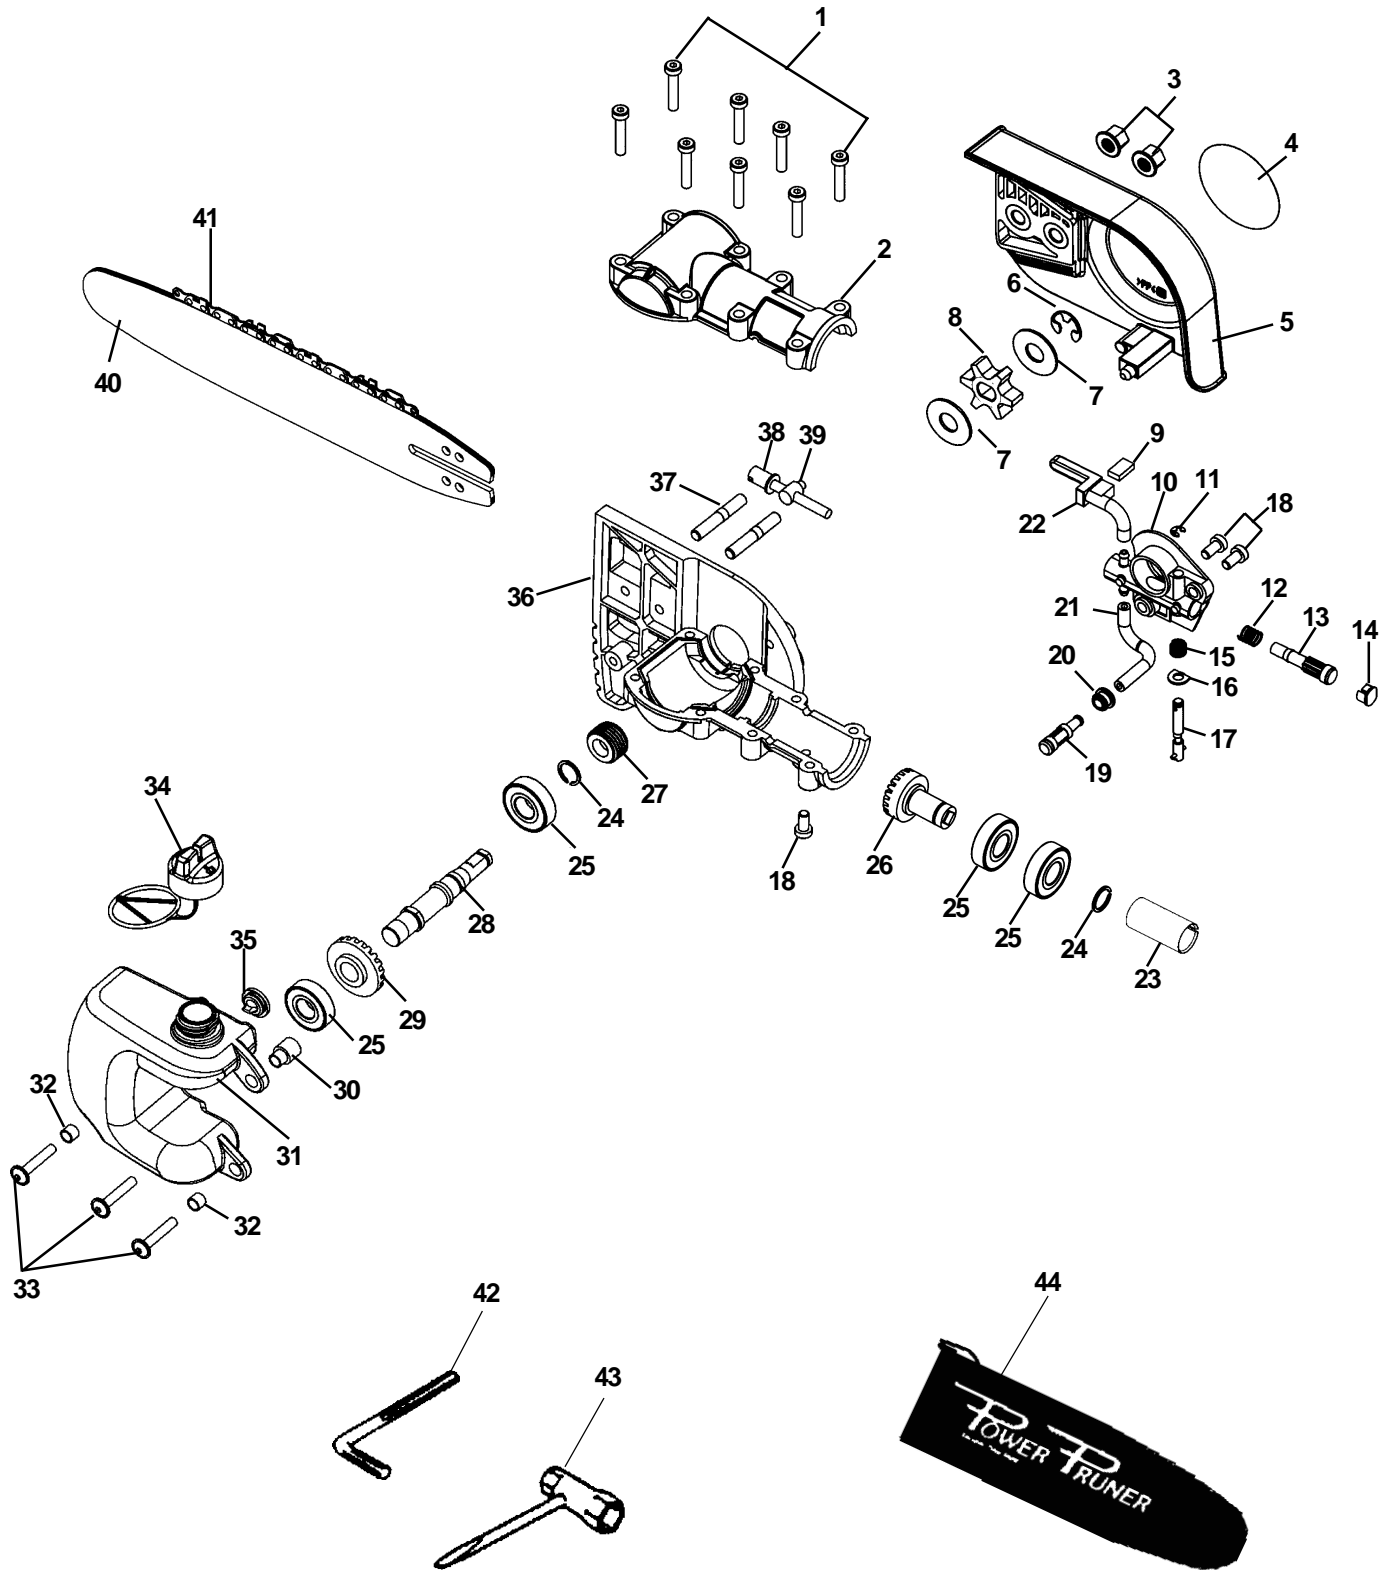

KEY	PARTNUMBER	QTY	DESCRIPTION	REMARKS
	<b>90080</b>	<b>1</b>	<b>OILER/GEAR CASE ASY</b>	<b>INCLUDES ITEMS 1 - 39</b>
1	V253000000	8	SCREW 5X25	
2	C531000010	1	CASE, GEAR UPPER	
3	43301903933	2	NUT 6	
4	89011849130	1	LABEL, ECHO	
5	C300000000	1	GUARD, SPROCKET	
6	V583000010	1	RING	
7	17501439130	2	WASHER, CIRCULAR 10	
8	C580000070	1	SPROCKET, DRIVE	
9	43724439130	1	PAD, FOAM	
10	43700239130	1	AUTO OILER ASY	INCLUDES ITEMS 11 - 17
11	12312715030	1	CLIP	
12	43701938330	1	SPRING, PLUNGER	
13	43702437330	1	PLUNGER ASY	
14	43706237330	1	CAP, OIL PUMP	
15	43701537330	1	SPRING, ADJUSTER	
16	43702937330	1	WASHER	
17	43701639130	1	ADJUSTER, OILER	
18	V253000010	4	SCREW 5X10	
19	43620502832	1	STRAINER, OIL	
20	13211501461	1	GROMMET	
21	13011014330	1	IMPULSE PIPE	
22	V470000180	1	PIPE	
23	V362000010	1	COLLAR 22	
24	90070600012	2	CIRCLIP 12	
25	9405206001	4	BEARING, BALL 6001	
26	V651000030	1	GEAR, BEVEL	
27	43706338330	1	GEAR, WORM	
28	C534000020	1	SHAFT, GEAR	
29	61031122060	1	GEAR, BEVEL	
30	V354000010	1	COLLAR 6	
31	C200000000	1	TANK, OIL	
32	13104528230	2	SPACER	
33	V253000020	3	SCREW 5X16	
34	P021000950	1	CAP, OIL ASY	
35	13131406320	1	VALVE, CHECK	
36	C531000020	1	CASE, GEAR LOWER	
37	V224000000	2	BOLT, STUD 6	
38	43301639131	1	BOLT, TENSIONER	
39	43301403931	1	TENSIONER	
40	1100373901	1	BAR, GUIDE 10" 90 VS	
41	1907039	1	CHAIN, CUTTING 10" 90 VS	
42	89571022060	1	TOOL, DRIVER	
43	89541522160	1	TOOL, BOX SPANNER	
44	89851322160	1	COVER, GUIDE BAR	